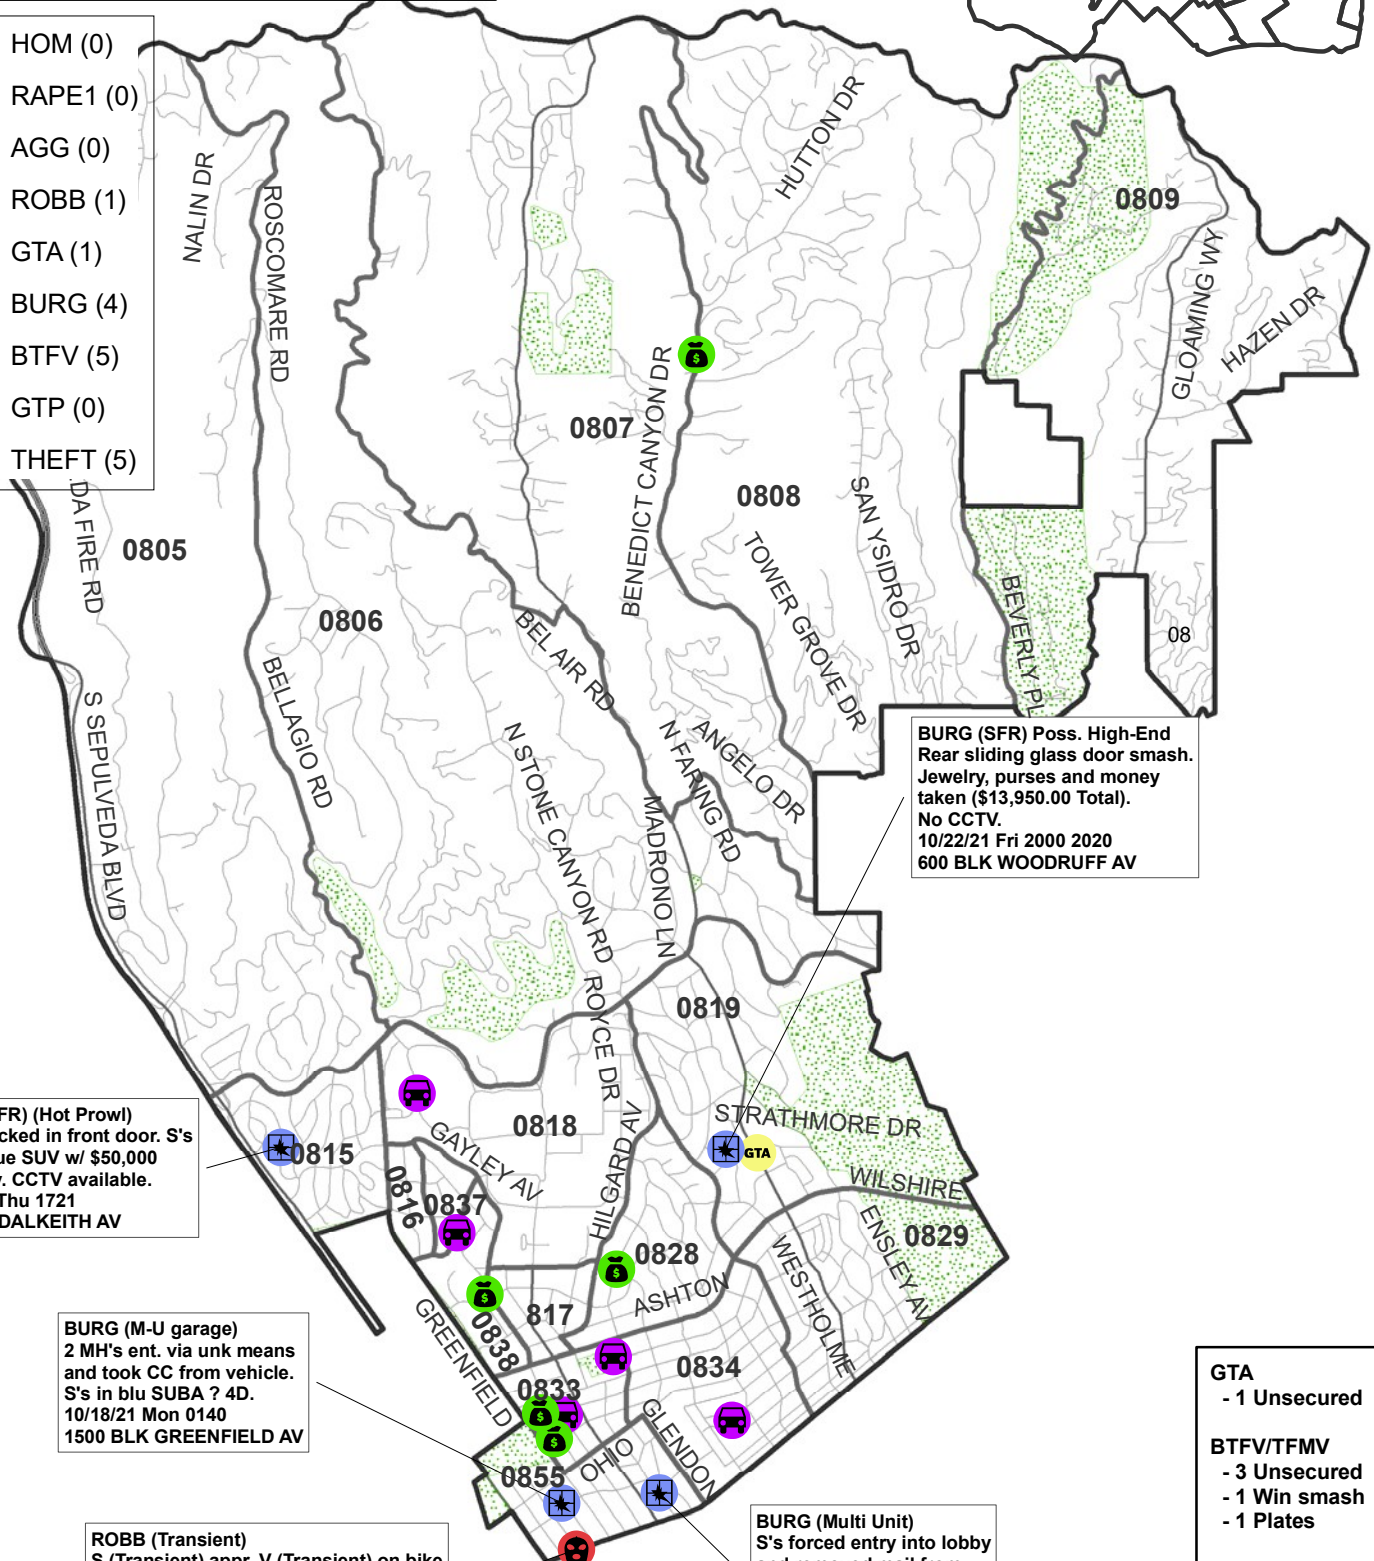

WEST LOS ANGELES BASIC CAR A29 Part 1 Crime (16) 10/17/21 to 10/23/21

A29
SLO JAMES ALLEN
PHONE: 310-444-0741
CELL: 213-952-8396
E.MAIL: 39318@lapd.online

- HOM (0)
- RAPE1 (0)
- AGG (0)
- ROBB (1)
- GTA (1)
- BURG (4)
- BTFV (5)
- GTP (0)
- THEFT (5)

BURG (SFR) Poss. High-End
Rear sliding glass door smash.
Jewelry, purses and money
taken (\$13,950.00 Total).
No CCTV.
10/22/21 Fri 2000 2020
600 BLK WOODRUFF AV

BURG (SFR) (Hot Prowl)
2 MB's kicked in front door. S's
fled in blue SUV w/ \$50,000
in jewelry. CCTV available.
10/21/21 Thu 1721
300 BLK DALKEITH AV

BURG (M-U garage)
2 MH's ent. via unk means
and took CC from vehicle.
S's in blu SUBA ? 4D.
10/18/21 Mon 0140
1500 BLK GREENFIELD AV

ROBB (Transient)
S (Transient) appr. V (Transient) on bike
and demanded property.
In fear V gave \$200 & cell.
10/21/21 Thu 1330
SANTA MONICA & CAMDEN

BURG (Multi Unit)
S's forced entry into lobby
and removed mail from
mail boxes.
10/21/21 Thu 0500 0530
1700 BLK GLENDON AV

- GTA**
- 1 Unsecured
- BTFV/TFMV**
- 3 Unsecured
- 1 Win smash
- 1 Plates
- THEFT/GTP**
- 2 Plain
- 1 Package
- 2 Bikes