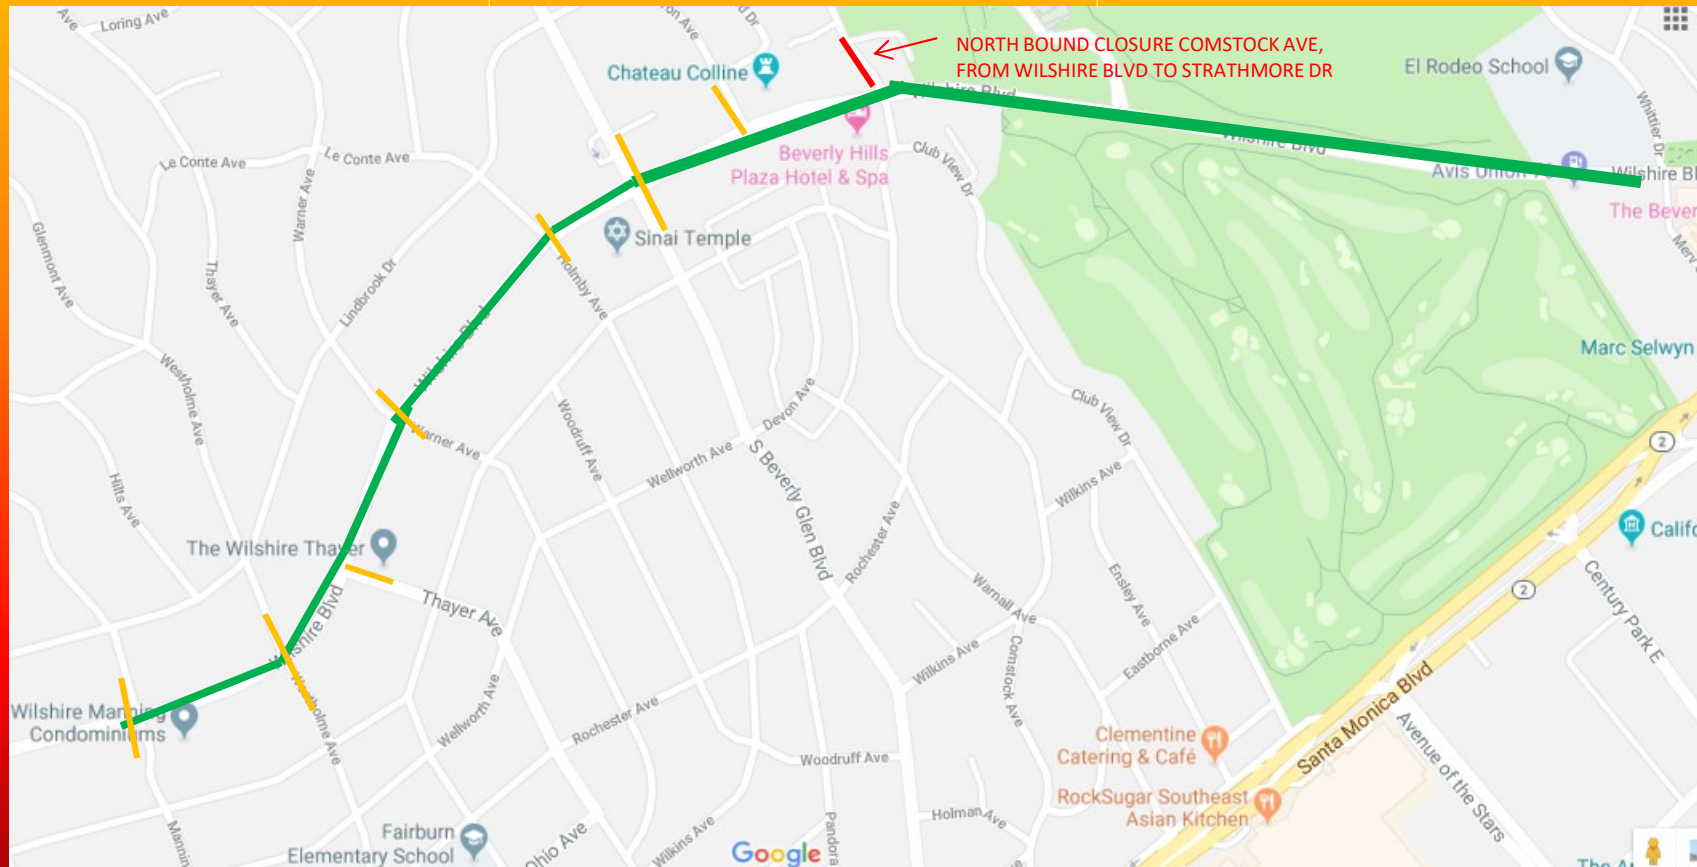

Magnum Opus

WILSHIRE BOULEVARD OCTOBER 14 FROM 6A TO 10P

DRIVING SHOTS ON WILSHIRE BLVD FROM BEVERLY HILLS CITY LIMITS TO MANNING AVE

Contact Information

Rick Schuler
323-997-4710

LEGEND

LOCATION

POSTING

NORTH BOUND CLOSURE